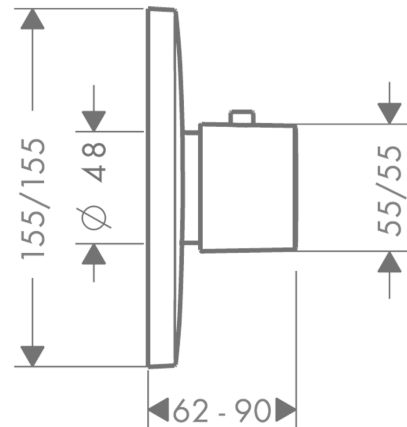

PuraVida

Thermostat HighFlow for concealed installation

Surfaces: **White/Chrome** Article Number: **15772400**

Description

product features

- flow rate: extra high flow rate 59 l/min. at 0.3 MPa for showers with high water consumption
- thermostat cartridge
- min. operating pressure: 1 bar
- max. operating pressure: 10 bar
- safety lock at 40° C
- temperature limitation adjustable
- connection type: basic set

Product image

Scale drawing

Flowchart