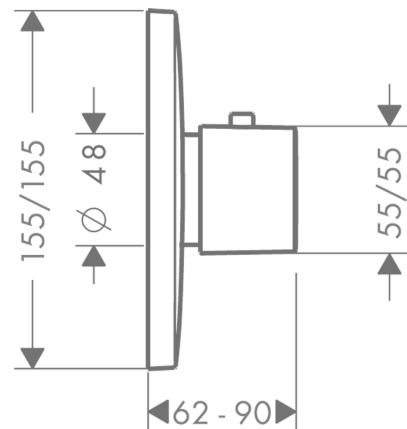

PuraVida
Thermostat HighFlow for concealed installation
 Surfaces: **Chrome** Article Number: **15772000**

Description

product features

- flow rate: extra high flow rate 59 l/min. at 0.3 MPa for showers with high water consumption
- thermostat cartridge
- min. operating pressure: 1 bar
- max. operating pressure: 10 bar
- safety lock at 40° C
- temperature limitation adjustable
- connection type: basic set

Product image

Scale drawing

Flowchart