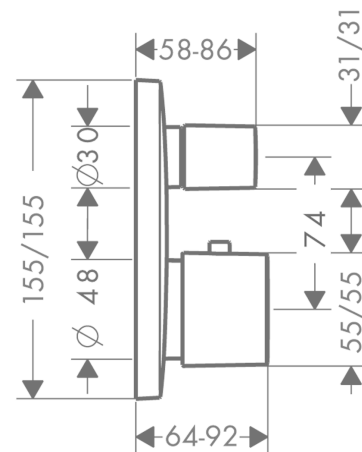

PuraVida

Thermostat for concealed installation with shut-off/ diverter valve

Surfaces: **White/Chrome** Article Number: **15771400**

Description

product features

- 2 outlets
- flow rate: 26 l/min
- thermostat cartridge
- min. operating pressure: 1 bar
- max. operating pressure: 10 bar
- safety lock at 40° C
- temperature limitation adjustable
- connection type: basic set

Product image

Scale drawing

Flowchart