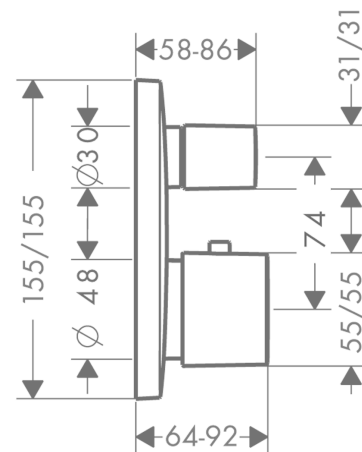

PuraVida

Thermostat for concealed installation with shut-off/ diverter valve

Surfaces: **Chrome** Article Number: **15771000**

Description

product features

- 2 outlets
- flow rate: 26 l/min
- thermostat cartridge
- min. operating pressure: 1 bar
- max. operating pressure: 10 bar
- safety lock at 40° C
- temperature limitation adjustable
- connection type: basic set

Product image

Scale drawing

Flowchart