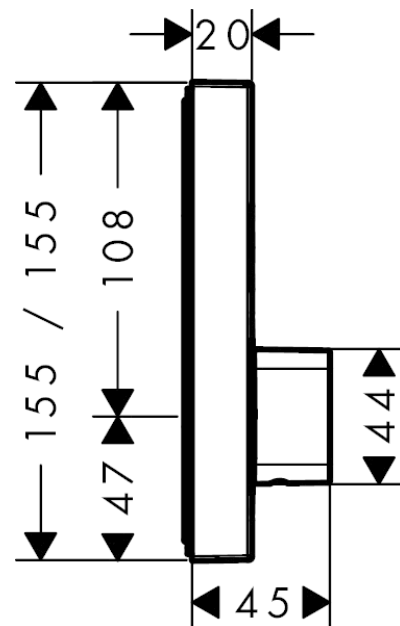

ShowerSelect
Mixer for concealed installation for 2 functions
 Surfaces: **Chrome** Article Number: **15768000**

Description

product features

- 2 outlets
- simultaneous use of several outlets
- connection type: basic set
- flow rate upper outlet: 20 l/min
- flow rate lower outlet: 20 l/min
- ceramic cartridge for temperature control, Select valve
- min. operating pressure: 1 bar
- max. operating pressure: 10 bar
- temperature limitation adjustable
- Thermostat is delivered with buttons hand shower and Rain large

Technology

Product image

Scale drawing

Flowchart