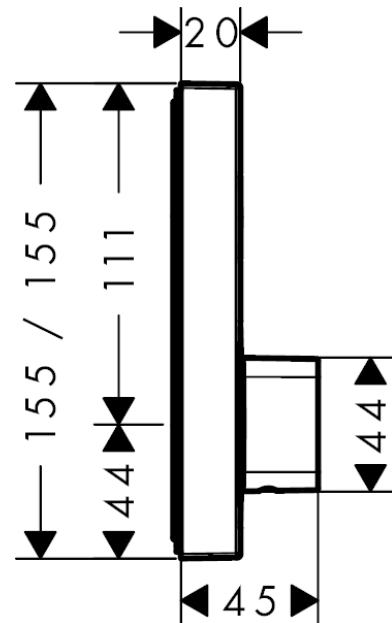

## ShowerSelect

Mixer for concealed installation for 1 function

Surfaces: **Chrome** Article Number: **15767000**

#### product features

- 1 outlet
- connection type: basic set
- flow rate of hand shower at 3 bar: 21 l/min
- ceramic cartridge for temperature control, Select valve
- min. operating pressure: 1 bar
- max. operating pressure: 10 bar
- temperature limitation adjustable
- Thermostat is delivered with button On/Off

### Scale drawing