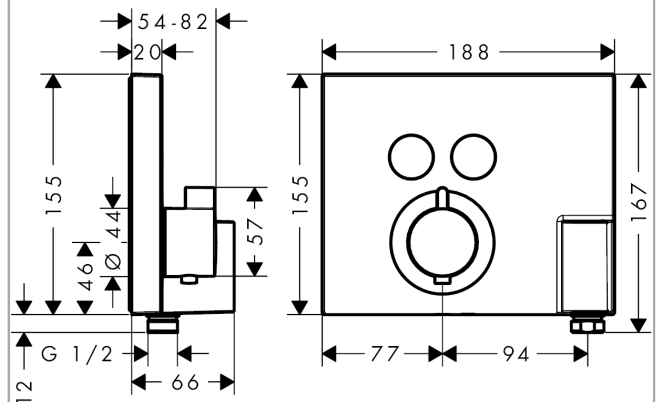

ShowerSelect

Thermostat for concealed installation for 2 functions with hose connection and shower holder

Surfaces: **Chrome** Article Number: **15765000**

Description

product features

- consists of: Thermostat, shower holder
- 2 outlets
- simultaneous use of several outlets
- Select push-button on/off control for 2 outlets
- flow rate hand shower connection at 0.3 MPa: 14 l/min
- flow rate upper outlet: 29 l/min
- thermostat cartridge, Select valve
- min. operating pressure: 1 bar
- max. operating pressure: 10 bar
- safety lock at 40° C
- temperature limitation adjustable
- hose nut: for shower hoses with conical nut on both sides
- connection type: basic set
- Thermostat is delivered with buttons hand shower and Rain large

Technology

Design awards

reddot award 2014
winner

DESIGN
AWARD
2015

Product image

Scale drawing

ShowerSelect

Thermostat for concealed installation for 2 functions with hose connection and shower holder

Surfaces: **Chrome** Article Number: **15765000**

Flowchart