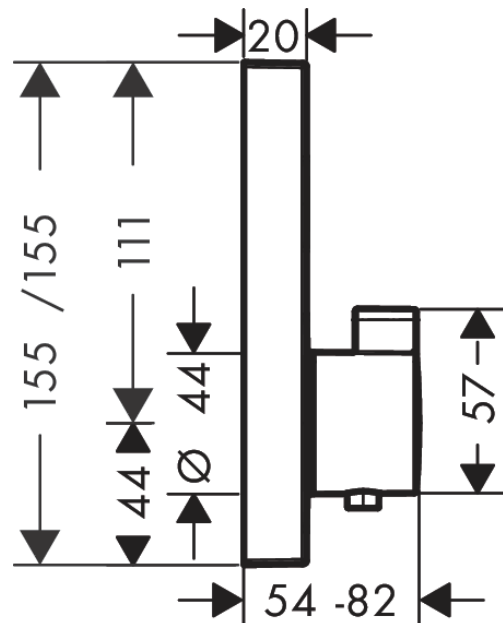

#### product features

- 1 outlet
- Select push-button on/off control for 1 outlet
- flow rate hand shower connection at 0.3 MPa: 26 l/min
- thermostat cartridge, Select valve
- min. operating pressure: 1 bar
- max. operating pressure: 10 bar
- safety lock at 40° C
- temperature limitation adjustable
- connection type: basic set
- Thermostat is delivered with button On/Off

### Scale drawing