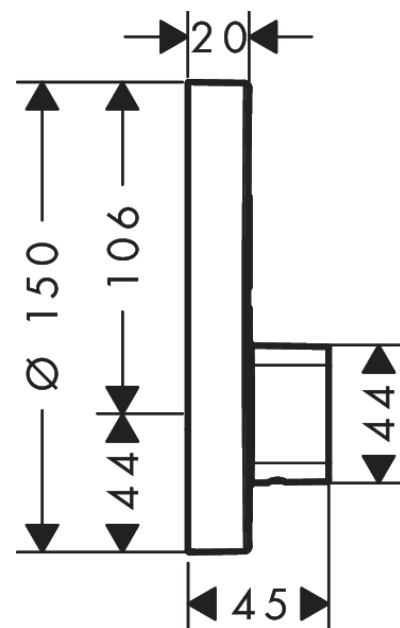

ShowerSelect S
Mixer for concealed installation for 2 functions
 Surfaces: **Chrome** Article Number: **15748000**

Description

product features

- 2 outlets
- simultaneous use of several outlets
- connection type: basic set
- flow rate upper outlet: 20 l/min
- flow rate lower outlet: 20 l/min
- ceramic cartridge for temperature control, Select valve
- min. operating pressure: 1 bar
- max. operating pressure: 10 bar
- temperature limitation adjustable
- Thermostat is delivered with buttons hand shower and Rain large

Technology

Product image

Scale drawing

Flowchart