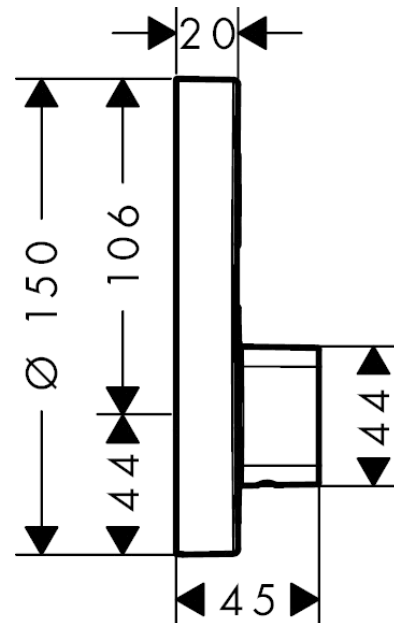

ShowerSelect S

Mixer for concealed installation for 1 function

Surfaces: **Chrome** Article Number: **15747000**

Description

product features

- 1 outlet
- connection type: basic set
- flow rate of hand shower at 3 bar: 21 l/min
- ceramic cartridge for temperature control, Select valve
- min. operating pressure: 1 bar
- max. operating pressure: 10 bar
- temperature limitation adjustable
- Thermostat is delivered with button On/Off

Technology

Product image

Scale drawing

Flowchart