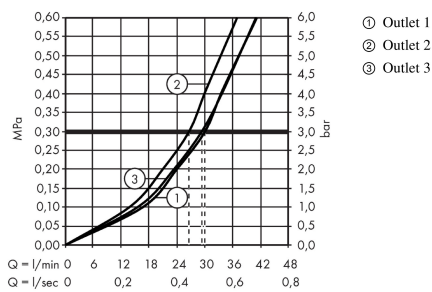

ShowerSelect S
Valve for concealed installation for 3 functions
 Surfaces: **Chrome** Article Number: **15745000**

Description

product features

- 3 outlets
- simultaneous use of several outlets
- Select valve
- min. operating pressure: 1 bar
- max. operating pressure: 10 bar
- connection type: basic set
- Thermostat is delivered with buttons Rain large, Whirl, Waterfall

Technology

Product image

Scale drawing

Flowchart

ShowerSelect S
Valve for concealed installation for 3 functions
 Surfaces: **Chrome** Article Number: **15745000**

Installation examples