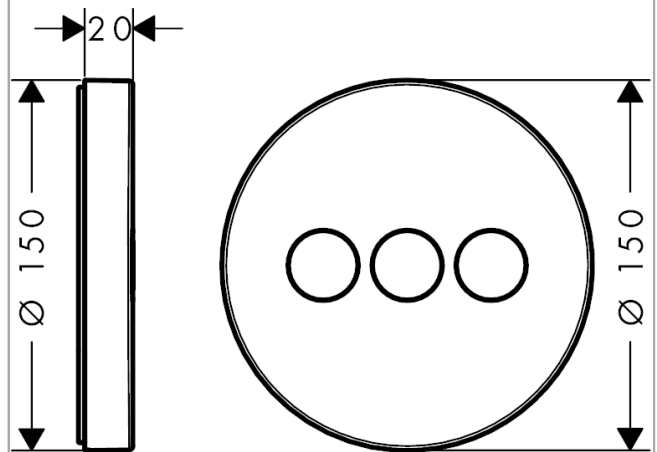

ShowerSelect S
Valve for concealed installation for 3 functions
 Surfaces: **Chrome** Article Number: **15745000**

Description

product features

- 3 outlets
- simultaneous use of several outlets
- Select valve
- min. operating pressure: 1 bar
- max. operating pressure: 10 bar
- connection type: basic set
- Thermostat is delivered with buttons Rain large, Whirl, Waterfall

Technology

Product image

Scale drawing

Flowchart

ShowerSelect S
Valve for concealed installation for 3 functions
 Surfaces: **Chrome** Article Number: **15745000**

Installation examples