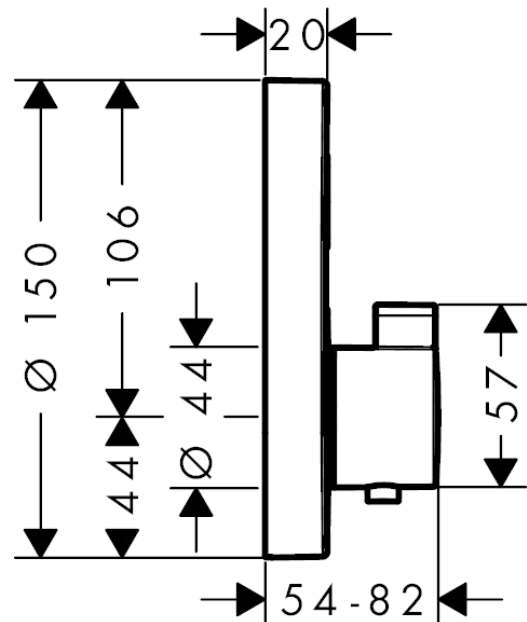

#### product features

- 1 outlet
- Select push-button on/off control for 1 outlet
- thermostat cartridge, Select valve
- min. operating pressure: 1 bar
- max. operating pressure: 10 bar
- safety lock at 40° C
- temperature limitation adjustable
- connection type: basic set
- Thermostat is delivered with button On/Off

### Scale drawing