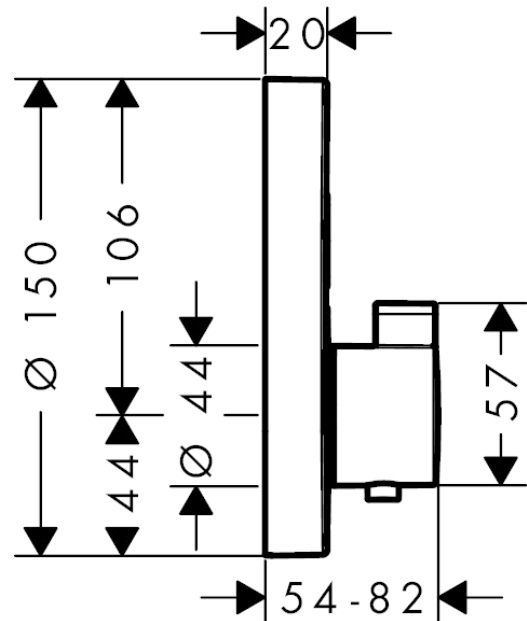

ShowerSelect S
Thermostat for concealed installation for 2 functions
 Surfaces: **Chrome** Article Number: **15743000**

Description

product features

- 2 outlets
- simultaneous use of several outlets
- Select push-button on/off control for 2 outlets
- flow rate upper outlet: 25 l/min
- flow rate lower outlet: 23 l/min
- thermostat cartridge, Select valve
- min. operating pressure: 1 bar
- max. operating pressure: 10 bar
- safety lock at 40° C
- temperature limitation adjustable
- connection type: basic set
- Thermostat is delivered with buttons hand shower and Rain large

Technology

Product image

Scale drawing

Flowchart