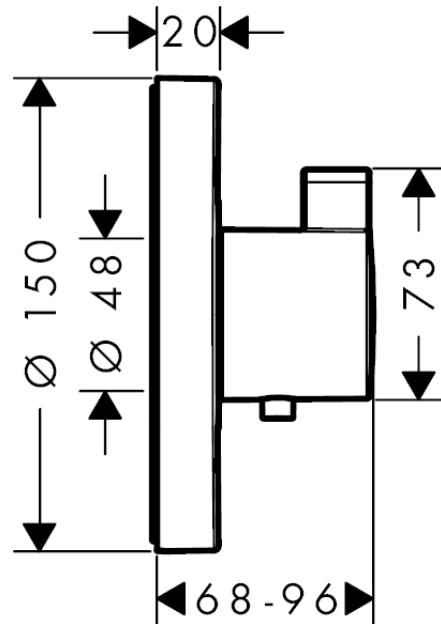

### Description

#### product features

- maximum flow rate at 0.3 MPa: 42 l/min
- flow rate upper outlet: 42 l/min
- flow rate lower outlet: 42 l/min
- thermostat cartridge
- safety lock at 40° C
- temperature limitation adjustable
- connection type: basic set
- dirt filter included

### Scale drawing