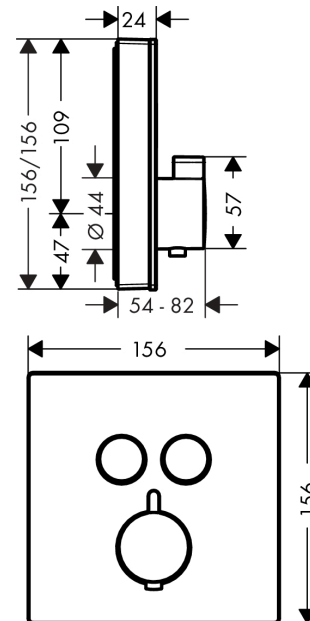

ShowerSelect Glass
Thermostat for concealed installation for 2 functions
 Surfaces: **White/Chrome** Article Number: **15738400**

Description

product features

- 2 outlets
- simultaneous use of several outlets
- Select push-button on/off control for 2 outlets
- flow rate upper outlet: 25 l/min
- flow rate lower outlet: 23 l/min
- thermostat cartridge, Select valve
- min. operating pressure: 1 bar
- max. operating pressure: 10 bar
- safety lock at 40° C
- temperature limitation adjustable
- connection type: basic set
- Thermostat is delivered with buttons hand shower and Rain large

Technology

Design awards

Product image

Scale drawing

Flowchart