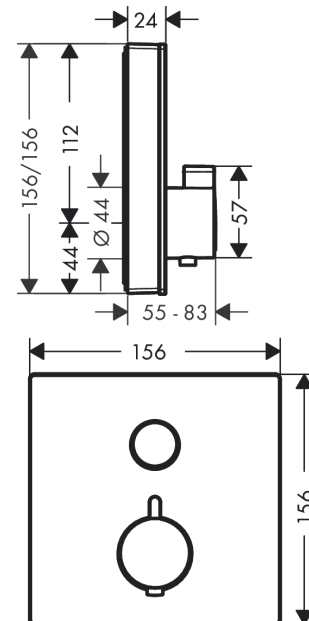

#### product features

- 1 outlet
- Select push-button on/off control for 1 outlet
- flow rate hand shower connection at 0.3 MPa: 26 l/min
- thermostat cartridge, Select valve
- min. operating pressure: 1 bar
- max. operating pressure: 10 bar
- safety lock at 40° C
- temperature limitation adjustable
- connection type: basic set
- Thermostat is delivered with button On/Off

### Scale drawing