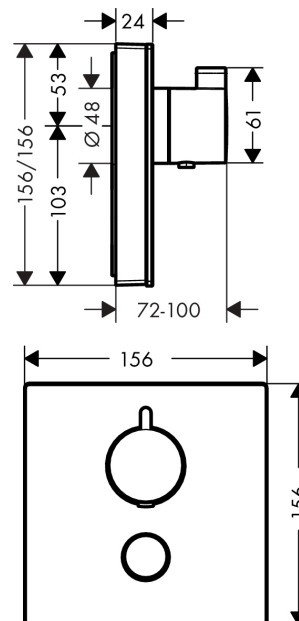

ShowerSelect Glass

Thermostat HighFlow for concealed installation for 1 function and additional outlet

Surfaces: **White/Chrome** Article Number: **15735400**

Description

product features

- 1 function and 1 additional outlet
- Select push-button on/off control for 1 outlet
- flow rate hand shower connection at 0.3 MPa: 34 l/min
- flow rate upper outlet: 59 l/min
- thermostat cartridge, Select valve
- min. operating pressure: 1 bar
- max. operating pressure: 10 bar
- safety lock at 40° C
- temperature limitation adjustable
- connection type: basic set
- dirt filter included
- Thermostat is delivered with button hand shower

Technology

Design awards

Product image

Scale drawing

Flowchart