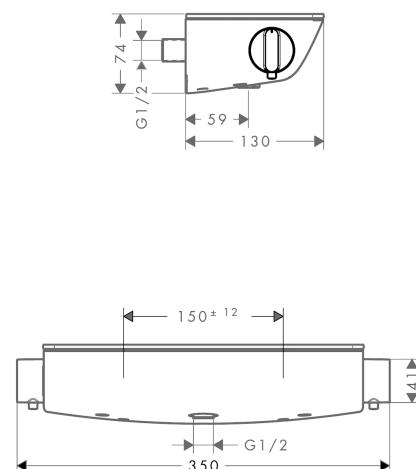

Scale drawing