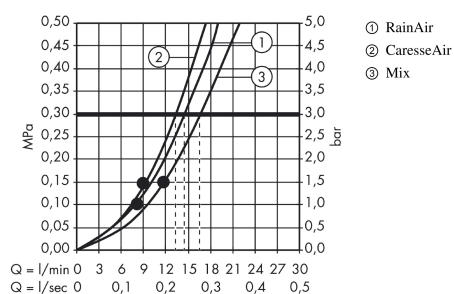

Raindance Select E
Shower set 150 3jet with shower bar 90 cm and soap dish
 Surfaces: **White/Chrome** Article Number: **27857400**

Description

product features

- consists of: hand shower, shower bar, shower hose, slider, soap dish
- spray type: RainAir, CaresseAir, Mix
- convenient diversion via Select button
- shower head size: 150 mm
- pivot connectors prevent hose from tangling
- 90° position adjustable slider, pivots left and right, up and down
- maximum flow rate at 0.3 MPa: 16 l/min
- wall supports of plastic

Technology

Product image

Scale drawing

Flowchart

The consumption was measured in combination with the appropriate fittings (thermostat/mixer/ in-wall valve) to reflect actual application in practice.

Raindance Select E
Shower set 150 3jet with shower bar 90 cm and soap dish
 Surfaces: **White/Chrome** Article Number: **27857400**