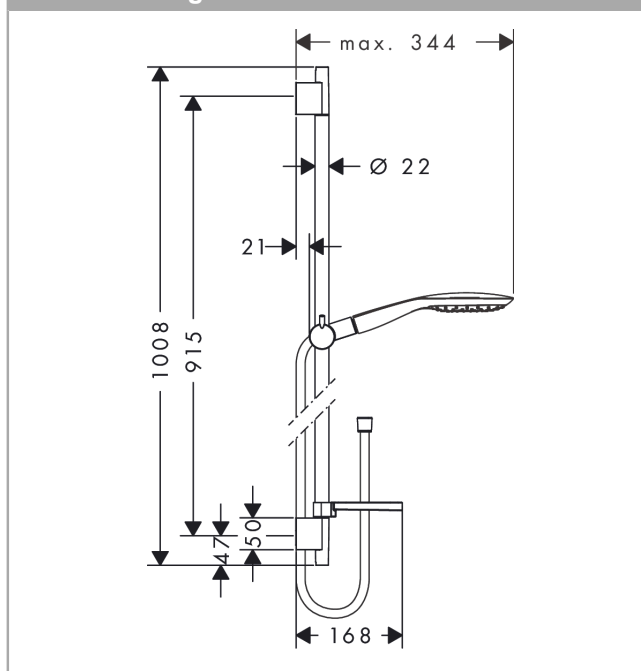

Raindance Select E
Shower set 150 3jet with shower bar 90 cm and soap dish
 Surfaces: **White/Chrome** Article Number: **27857400**

Description

product features

- consists of: hand shower, shower bar, shower hose, slider, soap dish
- spray type: RainAir, CaresseAir, Mix
- convenient diversion via Select button
- shower head size: 150 mm
- pivot connectors prevent hose from tangling
- 90° position adjustable slider, pivots left and right, up and down
- maximum flow rate at 0.3 MPa: 16 l/min
- wall supports of plastic

Technology

Product image

Scale drawing

Flowchart

The consumption was measured in combination with the appropriate fittings (thermostat/mixer/ in-wall valve) to reflect actual application in practice.

Raindance Select E
Shower set 150 3jet with shower bar 90 cm and soap dish
 Surfaces: **White/Chrome** Article Number: **27857400**