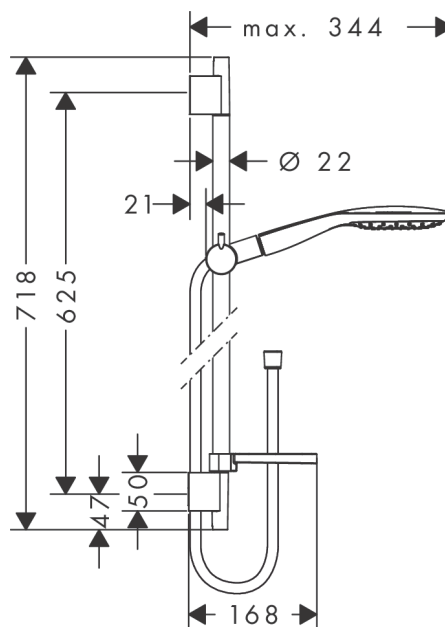

Raindance Select E
Shower set 150 3jet with shower bar 65 cm and soap dish
 Surfaces: **White/Chrome** Article Number: **27856400**

Description

product features

- consists of: hand shower, shower bar, shower hose, slider, soap dish
- spray type: RainAir, CaresseAir, Mix
- convenient diversion via Select button
- pivot connectors prevent hose from tangling
- 90° position adjustable slider, pivots left and right, up and down
- maximum flow rate at 0.3 MPa: 16 l/min
- wall supports of plastic

Technology

Product image

Scale drawing

Flowchart

The consumption was measured in combination with the appropriate fittings (thermostat/mixer/ in-wall valve) to reflect actual application in practice.

Raindance Select E
Shower set 150 3jet with shower bar 65 cm and soap dish
 Surfaces: **White/Chrome** Article Number: **27856400**