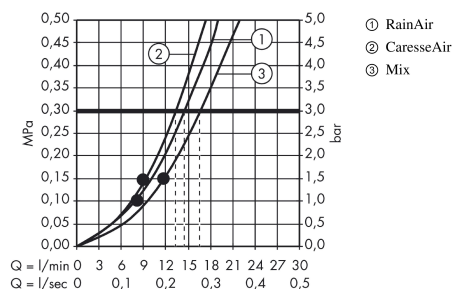

Raindance Select E
Shower set 150 3jet with shower bar 65 cm and soap dish
 Surfaces: **White/Chrome** Article Number: **27856400**

Description

product features

- consists of: hand shower, shower bar, shower hose, slider, soap dish
- spray type: RainAir, CaresseAir, Mix
- convenient diversion via Select button
- pivot connectors prevent hose from tangling
- 90° position adjustable slider, pivots left and right, up and down
- maximum flow rate at 0.3 MPa: 16 l/min
- wall supports of plastic

Technology

Product image

Scale drawing

Flowchart

The consumption was measured in combination with the appropriate fittings (thermostat/mixer/ in-wall valve) to reflect actual application in practice.

Raindance Select E
Shower set 150 3jet with shower bar 65 cm and soap dish
 Surfaces: **White/Chrome** Article Number: **27856400**