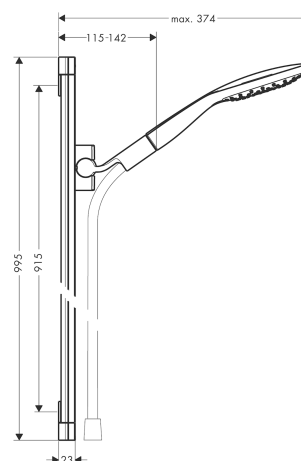

PuraVida
Shower set with shower bar 90 cm
 Surfaces: **White/Chrome** Article Number: **27853400**

Description

product features

- consists of: hand shower, shower bar, shower hose, slider
- spray type: RainAir, CaresseAir, Mix
- convenient diversion via Select button
- shower head size: 150 mm
- pivot connectors prevent hose from tangling
- 90° position adjustable slider, pivots left and right, up and down
- maximum flow rate at 0.3 MPa: 16 l/min
- wall supports of plastic

Technology

Product image

Scale drawing

Flowchart

The consumption was measured in combination with the appropriate fittings (thermostat/mixer/ in-wall valve) to reflect actual application in practice.

PuraVida
Shower set with shower bar 90 cm
 Surfaces: **White/Chrome** Article Number: **27853400**