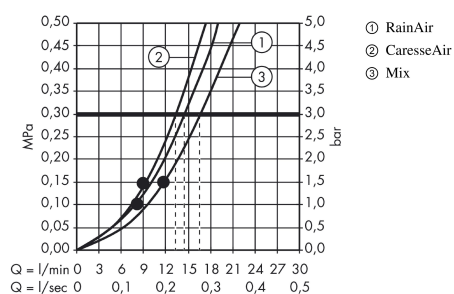

PuraVida
Shower set with shower bar 90 cm
 Surfaces: **White/Chrome** Article Number: **27853400**

Description

product features

- consists of: hand shower, shower bar, shower hose, slider
- spray type: RainAir, CaresseAir, Mix
- convenient diversion via Select button
- shower head size: 150 mm
- pivot connectors prevent hose from tangling
- 90° position adjustable slider, pivots left and right, up and down
- maximum flow rate at 0.3 MPa: 16 l/min
- wall supports of plastic

Technology

Product image

Scale drawing

Flowchart

The consumption was measured in combination with the appropriate fittings (thermostat/mixer/ in-wall valve) to reflect actual application in practice.

PuraVida
Shower set with shower bar 90 cm
 Surfaces: **White/Chrome** Article Number: **27853400**