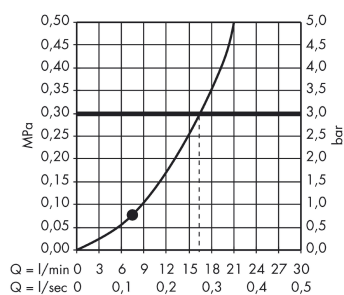

Crometta 85
Shower set Mono with shower bar 90 cm
 Surfaces: **Chrome** Article Number: **27729000**

Description

product features

- consists of: hand shower, shower bar, shower hose, slider
- spray type: normal spray
- shower head size: 85 mm
- without pivot joints
- 90° position adjustable slider, pivots left and right, up and down
- maximum flow rate at 0.3 MPa: 16 l/min
- wall supports of plastic

Technology

Product image

Scale drawing

Flowchart

The consumption was measured in combination with the appropriate fittings (thermostat/mixer/in-wall valve) to reflect actual application in practice.

Crometta 85
Shower set Mono with shower bar 90 cm
 Surfaces: **Chrome** Article Number: **27729000**