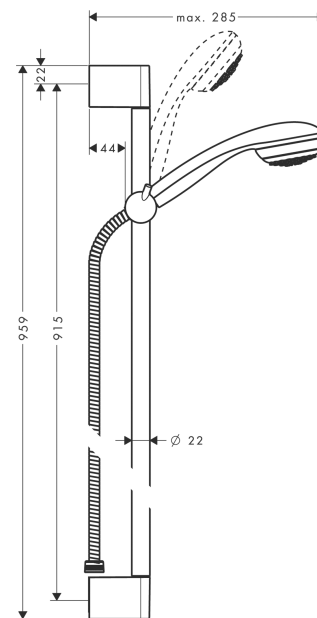

Crometta 85
Shower set Mono with shower bar 90 cm
 Surfaces: **Chrome** Article Number: **27729000**

Description

product features

- consists of: hand shower, shower bar, shower hose, slider
- spray type: normal spray
- shower head size: 85 mm
- without pivot joints
- 90° position adjustable slider, pivots left and right, up and down
- maximum flow rate at 0.3 MPa: 16 l/min
- wall supports of plastic

Technology

Product image

Scale drawing

Flowchart

The consumption was measured in combination with the appropriate fittings (thermostat/mixer/in-wall valve) to reflect actual application in practice.

Crometta 85
Shower set Mono with shower bar 90 cm
 Surfaces: **Chrome** Article Number: **27729000**