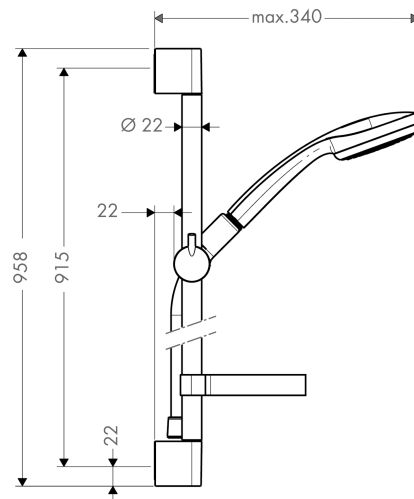

Croma 100
Shower set Mono with shower bar 90 cm and soap dish
 Surfaces: **Chrome** Article Number: **27724000**

Description

product features

- consists of: hand shower, shower bar, shower hose, slider, soap dish
- spray type: Rain
- shower head size: 100 mm
- pivot connectors prevent hose from tangling
- 90° position adjustable slider, pivots left and right, up and down
- maximum flow rate at 0.3 MPa: 16 l/min
- wall supports of plastic

Technology

Product image

Scale drawing

Flowchart

The consumption was measured in combination with the appropriate fittings (thermostat/mixer/in-wall valve) to reflect actual application in practice.

Croma 100
Shower set Mono with shower bar 90 cm and soap dish
 Surfaces: **Chrome** Article Number: **27724000**