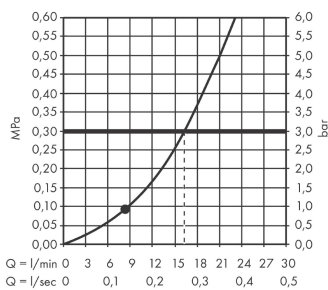

Croma 100
Shower set Mono with shower bar 90 cm and soap dish
 Surfaces: **Chrome** Article Number: **27724000**

Description

product features

- consists of: hand shower, shower bar, shower hose, slider, soap dish
- spray type: Rain
- shower head size: 100 mm
- pivot connectors prevent hose from tangling
- 90° position adjustable slider, pivots left and right, up and down
- maximum flow rate at 0.3 MPa: 16 l/min
- wall supports of plastic

Technology

Product image

Scale drawing

Flowchart

The consumption was measured in combination with the appropriate fittings (thermostat/mixer/in-wall valve) to reflect actual application in practice.

Croma 100
Shower set Mono with shower bar 90 cm and soap dish
 Surfaces: **Chrome** Article Number: **27724000**