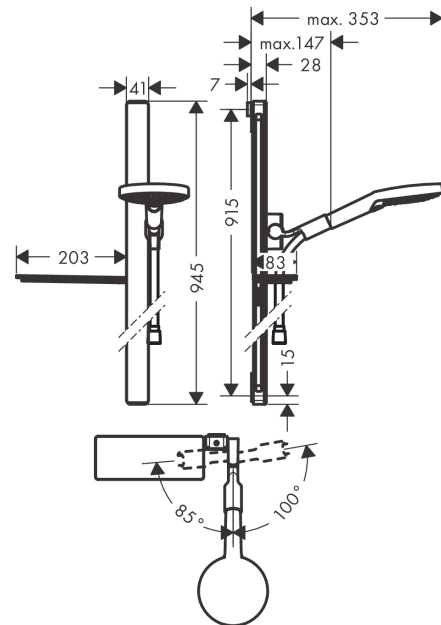

**Raindance Select S**  
**Shower set 120 3jet with shower bar 90 cm and soap dish**  
 Surfaces: **Chrome** Article Number: **27648000**

#### product features

- consists of: hand shower, shower bar, shower hose, slider, soap dish
- shelf made of safety glass
- spray type: Rain, RainAir, Whirl
- convenient diversion via Select button
- shower head size: 125 mm
- pivot connectors prevent hose from tangling
- 90° position adjustable slider, pivots left and right, up and down
- shower slide
- maximum flow rate at 0.3 MPa: 15 l/min
- bar width: 41 mm
- wall supports of plastic
- wall bar type: flat aluminium profile with safety glass finish
- finish: chrome or white

### Scale drawing

**Raindance Select S**  
**Shower set 120 3jet with shower bar 90 cm and soap dish**  
 Surfaces: **Chrome** Article Number: **27648000**