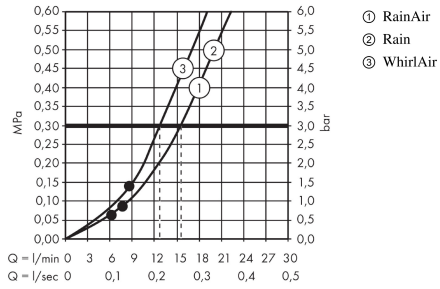

#### product features

- consists of: hand shower, shower bar, shower hose, slider, soap dish
- shelf made of safety glass
- spray type: Rain, RainAir, Whirl
- convenient diversion via Select button
- shower head size: 125 mm
- pivot connectors prevent hose from tangling
- 90° position adjustable slider, pivots left and right, up and down
- shower slide
- maximum flow rate at 0.3 MPa: 15 l/min
- bar width: 41 mm
- wall supports of plastic
- wall bar type: flat aluminium profile with safety glass finish
- finish: chrome or white

## Flowchart

The consumption was measured in combination with the appropriate fittings (thermostat/mixer/in-wall valve) to reflect actual application in practice.