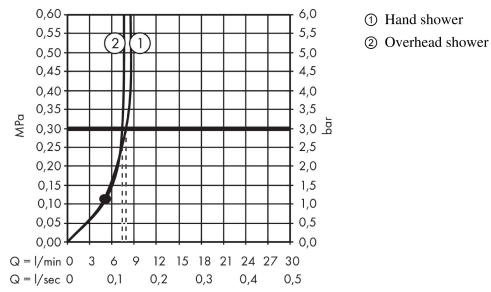

Crometta E
Showerpipe 240 1jet EcoSmart 9 l/min Reno
 Surfaces: **Chrome** Article Number: **27289000**

Description

product features

- consists of: overhead shower, hand shower, shower hose, slider, wall outlet
- slide inclination angle can be adjusted by 45°
- overhead shower Crometta E 240
- shower head size: 240 x 240 mm
- ball-joint: overhead shower angle adjustable
- spray type: Rain
- flow rate Rain spray (at 0.3 MPa): 9 l/min
- fully chrome-plated spray disc
- shower arm length: 350 mm
- height-adjustable hand shower holder
- outlet: overhead shower, hand shower
- water connection: Isiflex shower hose 0.80 m
- installation type: exposed installation
- connection thread G ½
- connection dimension: DN15
- rising pipe can be shortened in height
- scope of supply: Showerpipe Reno, escutcheon, mounting material, assembly instruction

Technology

Product image

Scale drawing

Crometta E
Showerpipe 240 1jet EcoSmart 9 l/min Reno
 Surfaces: **Chrome** Article Number: **27289000**

Flowchart

Crometta E
Showerpipe 240 1jet EcoSmart 9 l/min Reno
 Surfaces: **Chrome** Article Number: **27289000**