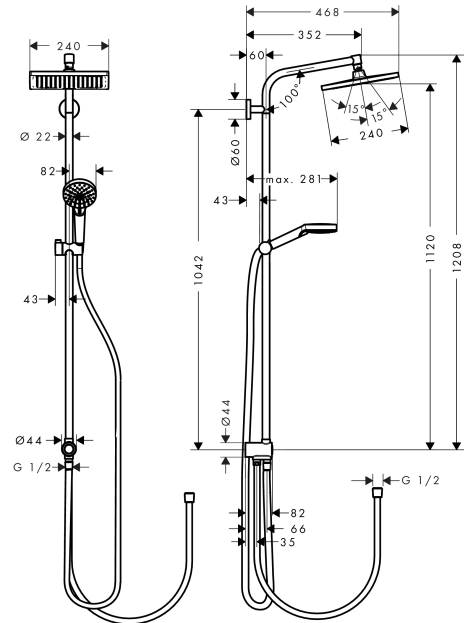

Crometta E
Showerpipe 240 1jet EcoSmart 9 l/min Reno
 Surfaces: **Chrome** Article Number: **27289000**

Description

product features

- consists of: overhead shower, hand shower, shower hose, slider, wall outlet
- slide inclination angle can be adjusted by 45°
- overhead shower Crometta E 240
- shower head size: 240 x 240 mm
- ball-joint: overhead shower angle adjustable
- spray type: Rain
- flow rate Rain spray (at 0.3 MPa): 9 l/min
- fully chrome-plated spray disc
- shower arm length: 350 mm
- height-adjustable hand shower holder
- outlet: overhead shower, hand shower
- water connection: Isiflex shower hose 0.80 m
- installation type: exposed installation
- connection thread G ½
- connection dimension: DN15
- rising pipe can be shortened in height
- scope of supply: Showerpipe Reno, escutcheon, mounting material, assembly instruction

Technology

Product image

Scale drawing

Crometta E
Showerpipe 240 1jet EcoSmart 9 l/min Reno
 Surfaces: **Chrome** Article Number: **27289000**

Flowchart

Crometta E
Showerpipe 240 1jet EcoSmart 9 l/min Reno
 Surfaces: **Chrome** Article Number: **27289000**