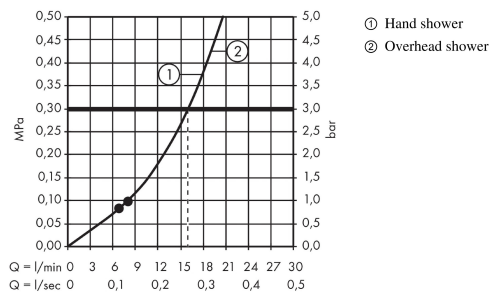

Crometta
Showerpipe 160 1jet with single lever mixer
 Surfaces: **White/Chrome** Article Number: **27266400**

Flowchart

Crometta

Showerpipe 160 1jet with single lever mixer

Surfaces: **White/Chrome** Article Number: **27266400**