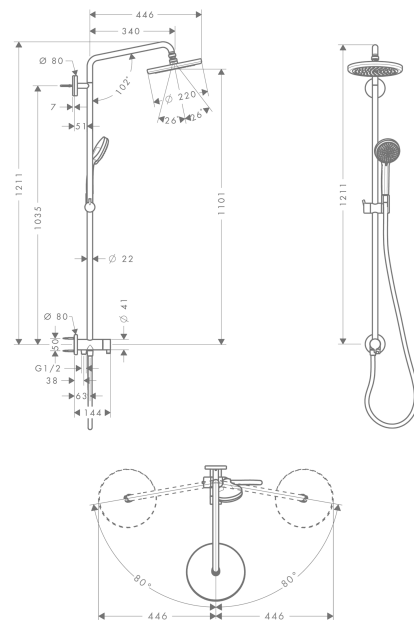

### product features

- consists of: overhead shower, hand shower, shower hose, slider
- overhead shower Croma 220
- shower head size: 220 mm
- ball-joint: overhead shower angle adjustable
- spray type: RainAir
- flow rate RainAir spray (at 0.3 MPa): 14 l/min
- swivelling shower arm
- shower arm length: 400 mm
- height-adjustable hand shower holder
- outlet: overhead shower, hand shower
- water connection: Isiflex shower hose 0.80 m
- installation type: exposed installation
- connection thread G 1/2
- connection dimension: DN15
- rising pipe can be shortened in height
- scope of supply: Showerpipe Reno, escutcheons, mounting material, assembly instruction

## Scale drawing

**Croma**  
**Showerpipe 220 1jet Reno**  
 Surfaces: **Chrome** Article Number: **27224000**