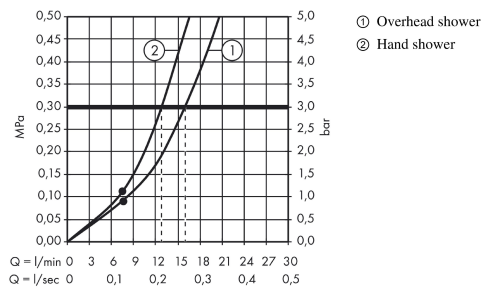

Croma

Showerpipe 220 1jet with single lever mixer

Surfaces: **Chrome** Article Number: **27222000**

Description

product features

- consists of: overhead shower, hand shower, single lever shower mixer, shower hose, slider
- overhead shower Croma 220
- shower head size: 220 mm
- ball-joint: overhead shower angle adjustable
- spray type: RainAir
- flow rate RainAir spray (at 0.3 MPa): 16 l/min
- operating pressure: min. 0.15 MPa/max. 1.0 MPa
- shower arm length: 400 mm
- swivelling shower arm
- height-adjustable hand shower holder
- installation type: exposed installation
- connection dimension DN15
- connection thread G 1/2
- centre distance 150 ± 12 mm
- ceramic cartridge
- temperature limitation adjustable
- rising pipe can be shortened in height

Technology

Product image

Scale drawing

Croma
Showerpipe 220 1jet with single lever mixer
 Surfaces: **Chrome** Article Number: **27222000**

Flowchart

Croma
Showerpipe 220 1jet with single lever mixer
 Surfaces: **Chrome** Article Number: **27222000**