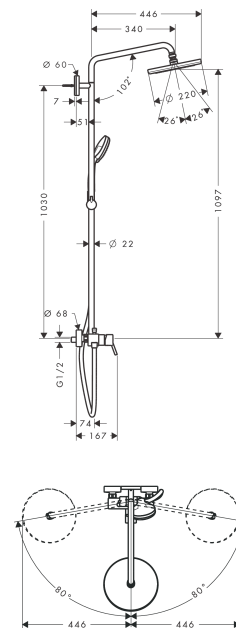

Croma

Showerpipe 220 1jet with single lever mixer

Surfaces: **Chrome** Article Number: **27222000**

Description

product features

- consists of: overhead shower, hand shower, single lever shower mixer, shower hose, slider
- overhead shower Croma 220
- shower head size: 220 mm
- ball-joint: overhead shower angle adjustable
- spray type: RainAir
- flow rate RainAir spray (at 0.3 MPa): 16 l/min
- operating pressure: min. 0.15 MPa/max. 1.0 MPa
- shower arm length: 400 mm
- swivelling shower arm
- height-adjustable hand shower holder
- installation type: exposed installation
- connection dimension DN15
- connection thread G 1/2
- centre distance 150 ± 12 mm
- ceramic cartridge
- temperature limitation adjustable
- rising pipe can be shortened in height

Technology

Product image

Scale drawing

Croma
Showerpipe 220 1jet with single lever mixer
 Surfaces: **Chrome** Article Number: **27222000**

Flowchart

Croma
Showerpipe 220 1jet with single lever mixer
 Surfaces: **Chrome** Article Number: **27222000**