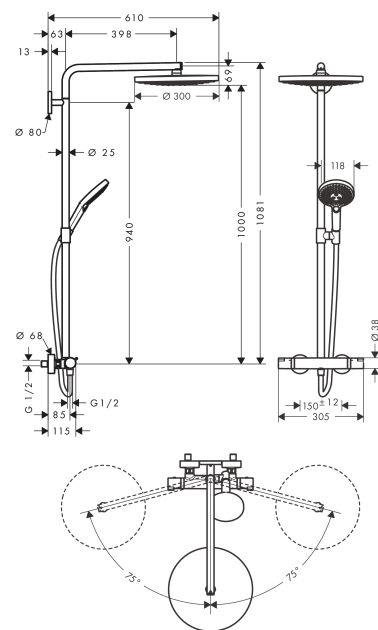

Raindance Select S
Showerpipe 300 2jet with thermostat
 Surfaces: **Chrome** Article Number: **27133000**

Description

product features

- consists of: overhead shower, hand shower, shower thermostat, shower hose, slider
- maximum flow rate at 0.3 MPa: 15 l/min
- overhead shower Raindance Select S 300 2jet
- shower head size: 300 mm
- spray type: RainAir, Rain
- convenient diversion via Select button
- operating pressure: min. 0.15 MPa/max. 1.0 MPa
- spray disc surface in two variants: chrome or white
- shower arm length: 460 mm
- swivel shower arm
- thermostat Ecostat Comfort
- safety lock at 40° C
- adjustable hot water limitation
- outlets controlled via turning handle
- installation type: exposed installation
- connection dimension DN15
- connection thread G 1/2
- centre distance 150 ± 12 mm
- height-adjustable hand shower holder
- suitable for continuous flow water heaters
- rising pipe can be shortened in height

Technology

Product image

Scale drawing

Raindance Select S
Showerpipe 300 2jet with thermostat
 Surfaces: **Chrome** Article Number: **27133000**

Flowchart

Raindance Select S
Showerpipe 300 2jet with thermostat
 Surfaces: **Chrome** Article Number: **27133000**