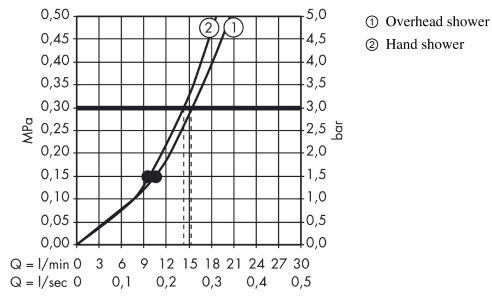

Raindance Select S
Showerpipe 300 2jet with thermostat
 Surfaces: **Chrome** Article Number: **27133000**

Description

product features

- consists of: overhead shower, hand shower, shower thermostat, shower hose, slider
- maximum flow rate at 0.3 MPa: 15 l/min
- overhead shower Raindance Select S 300 2jet
- shower head size: 300 mm
- spray type: RainAir, Rain
- convenient diversion via Select button
- operating pressure: min. 0.15 MPa/max. 1.0 MPa
- spray disc surface in two variants: chrome or white
- shower arm length: 460 mm
- swivel shower arm
- thermostat Ecostat Comfort
- safety lock at 40° C
- adjustable hot water limitation
- outlets controlled via turning handle
- installation type: exposed installation
- connection dimension DN15
- connection thread G 1/2
- centre distance 150 ± 12 mm
- height-adjustable hand shower holder
- suitable for continuous flow water heaters
- rising pipe can be shortened in height

Technology

Product image

Scale drawing

Raindance Select S
Showerpipe 300 2jet with thermostat
 Surfaces: **Chrome** Article Number: **27133000**

Flowchart

Raindance Select S
Showerpipe 300 2jet with thermostat
 Surfaces: **Chrome** Article Number: **27133000**