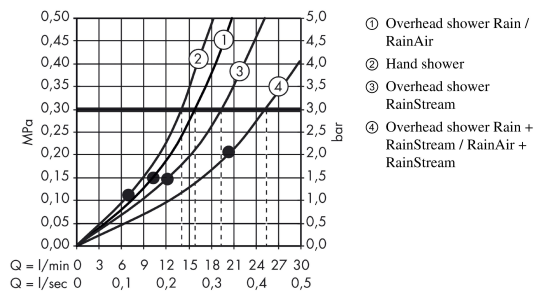

Raindance Select E
Showerpipe 300 3jet with ShowerTablet Select 300
 Surfaces: **White/Chrome** Article Number: **27127400**

Description

product features

- consists of: overhead shower, hand shower, shower thermostat, shower hose, shower holder
- maximum flow rate at 0.3 MPa: 19 l/min
- overhead shower Raindance Select E 300 3jet
- shower head size: 300 x 190 mm
- shelf made of safety glass
- shelf finish: chrome or white
- spray type: RainAir, Rain, RainStream
- convenient diversion via Select button
- flow rate RainAir spray (at 0.3 MPa): 16 l/min
- flow rate Rain spray (at 0.3 MPa): 16 l/min
- flow rate RainStream spray (at 0.3 MPa): 19 l/min
- operating pressure: min. 0.2 MPa/max. 1.0 MPa
- spray disc surface in two variants: chrome or white
- shower arm length: 380 mm
- CoolContact thermostat: Prevents the housing from heating up, making showering even safer
- thermostat ShowerTablet Select 300
- isolated water conduction
- safety lock at 40° C
- adjustable hot water limitation
- convenient diversion via Select button
- installation type: exposed installation
- connection dimension DN15
- connection thread G ½
- centre distance 150 ± 12 mm
- in case of installation on existing G ¾ connections, adaptor no.02026000 must be used

Technology

Design awards

Raindance Select E
Showerpipe 300 3jet with ShowerTablet Select 300
 Surfaces: **White/Chrome** Article Number: **27127400**

Product image

Scale drawing

Flowchart

Raindance Select E
Showerpipe 300 3jet with ShowerTablet Select 300
 Surfaces: **White/Chrome** Article Number: **27127400**