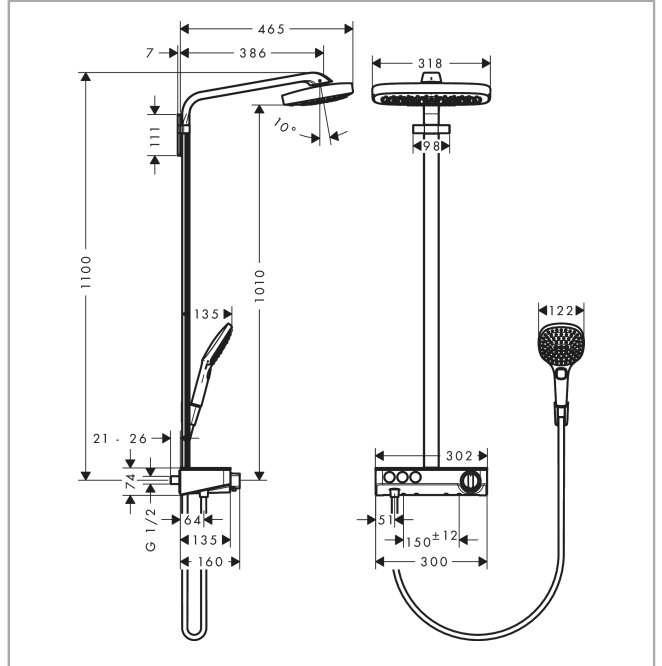

Raindance Select E
Showerpipe 300 3jet with ShowerTablet Select 300
 Surfaces: **White/Chrome** Article Number: **27127400**

Description

product features

- consists of: overhead shower, hand shower, shower thermostat, shower hose, shower holder
- maximum flow rate at 0.3 MPa: 19 l/min
- overhead shower Raindance Select E 300 3jet
- shower head size: 300 x 190 mm
- shelf made of safety glass
- shelf finish: chrome or white
- spray type: RainAir, Rain, RainStream
- convenient diversion via Select button
- flow rate RainAir spray (at 0.3 MPa): 16 l/min
- flow rate Rain spray (at 0.3 MPa): 16 l/min
- flow rate RainStream spray (at 0.3 MPa): 19 l/min
- operating pressure: min. 0.2 MPa/max. 1.0 MPa
- spray disc surface in two variants: chrome or white
- shower arm length: 380 mm
- CoolContact thermostat: Prevents the housing from heating up, making showering even safer
- thermostat ShowerTablet Select 300
- isolated water conduction
- safety lock at 40° C
- adjustable hot water limitation
- convenient diversion via Select button
- installation type: exposed installation
- connection dimension DN15
- connection thread G ½
- centre distance 150 ± 12 mm
- in case of installation on existing G ¾ connections, adaptor no.02026000 must be used

Technology

Design awards

Raindance Select E
Showerpipe 300 3jet with ShowerTablet Select 300
 Surfaces: **White/Chrome** Article Number: **27127400**

Product image

Scale drawing

Flowchart

Raindance Select E
Showerpipe 300 3jet with ShowerTablet Select 300
 Surfaces: **White/Chrome** Article Number: **27127400**