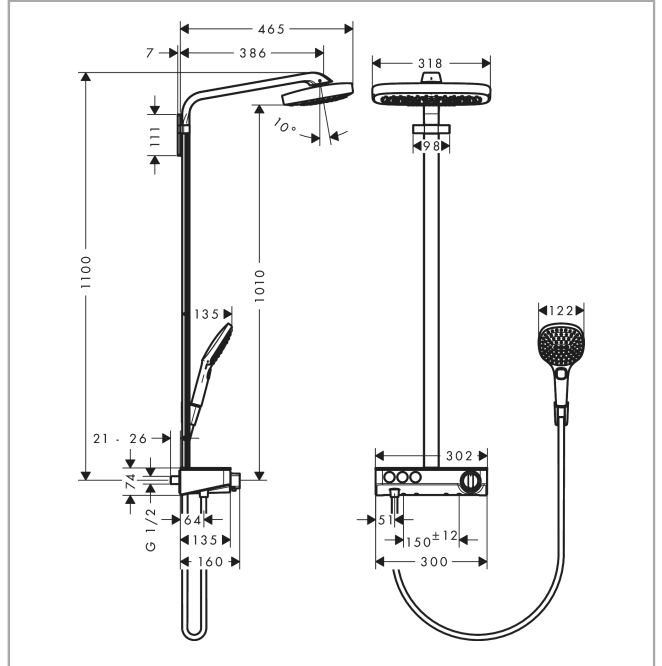

### product features

- consists of: overhead shower, hand shower, shower thermostat, shower hose, shower holder
- maximum flow rate at 0.3 MPa: 19 l/min
- overhead shower Raindance Select E 300 3jet
- shower head size: 300 x 190 mm
- shelf made of safety glass
- shelf finish: chrome or white
- spray type: RainAir, Rain, RainStream
- convenient diversion via Select button
- flow rate RainAir spray (at 0.3 MPa): 16 l/min
- flow rate Rain spray (at 0.3 MPa): 16 l/min
- flow rate RainStream spray (at 0.3 MPa): 19 l/min
- operating pressure: min. 0.2 MPa/max. 1.0 MPa
- spray disc surface in two variants: chrome or white
- shower arm length: 380 mm
- CoolContact thermostat: Prevents the housing from heating up, making showering even safer
- thermostat ShowerTablet Select 300
- isolated water conduction
- safety lock at 40° C
- adjustable hot water limitation
- convenient diversion via Select button
- installation type: exposed installation
- connection dimension DN15
- connection thread G ½
- centre distance 150 ± 12 mm
- in case of installation on existing G ¾ connections, adaptor no.02026000 must be used

## Design awards

**Raindance Select E**  
**Showerpipe 300 3jet with ShowerTablet Select 300**  
 Surfaces: **Chrome** Article Number: **27127000**

### Product image

### Scale drawing