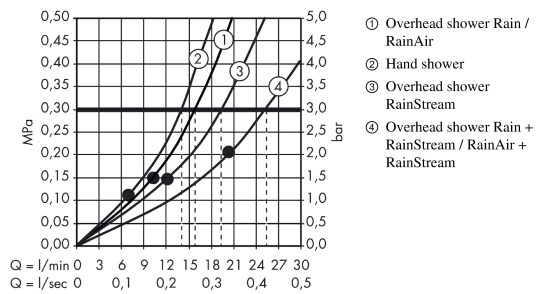

Raindance Select E
Showerpipe 300 3jet with ShowerTablet Select 300
Surfaces: **Chrome** Article Number: **27127000**

Product image

Scale drawing

Flowchart