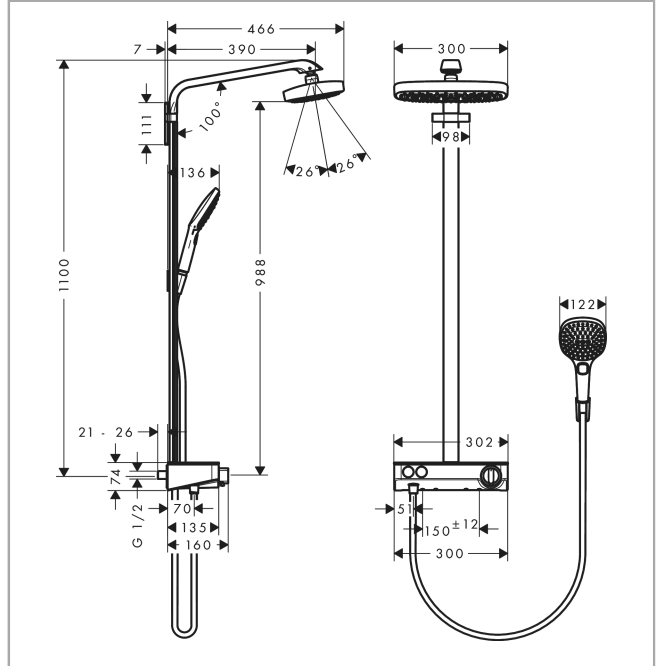

### product features

- consists of: overhead shower, hand shower, shower thermostat, shower hose, shower holder
- maximum flow rate at 0.3 MPa: 16 l/min
- overhead shower Raindance Select E 300 2jet
- shower head size: 300 x 160 mm
- ball-joint: overhead shower angle adjustable
- shelf made of safety glass
- shelf finish: chrome or white
- spray type: RainAir, Rain
- convenient diversion via Select button
- flow rate RainAir spray (at 0.3 MPa): 16 l/min
- flow rate Rain spray (at 0.3 MPa): 16 l/min
- operating pressure: min. 0.15 MPa/max. 1.0 MPa
- spray disc surface in two variants: chrome or white
- shower arm length: 380 mm
- CoolContact thermostat: Prevents the housing from heating up, making showering even safer
- thermostat ShowerTablet Select 300
- isolated water conduction
- safety lock at 40° C
- adjustable hot water limitation
- convenient diversion via Select button
- installation type: exposed installation
- connection dimension DN15
- connection thread G ½
- centre distance 150 ± 12 mm
- in case of installation on existing G ¾ connections, adaptor no.02026000 must be used

## Technology

**Raindance Select E**  
**Showerpipe 300 2jet with ShowerTablet Select 300**  
 Surfaces: **White/Chrome** Article Number: **27126400**

### Product image

### Scale drawing