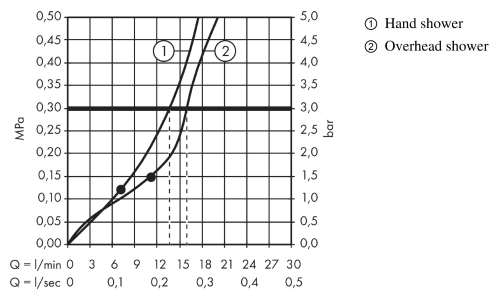

Raindance Select E
Showerpipe 300 2jet with ShowerTablet Select 300
Surfaces: **White/Chrome** Article Number: **27126400**

Product image

Scale drawing

Flowchart