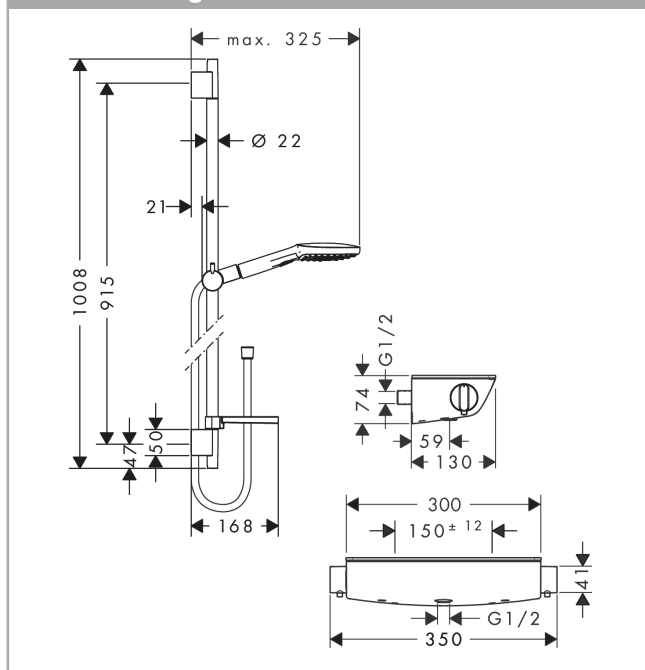

Raindance Select E

Shower system for exposed installation 120 with Ecostat Select thermostat and shower bar 90 cm

Surfaces: **Chrome** Article Number: **27039000**

Description

product features

- consists of: hand shower, shower thermostat, shower bar, slider, soap dish, shower hose
- spray type: Rain, RainAir, Whirl
- convenient diversion via Select button
- pivot connectors prevent hose from tangling
- 90° position adjustable slider, pivots left and right, up and down
- maximum flow rate at 0.3 MPa: 15 l/min
- in case of installation on existing G 3/4 connections, adaptor no.02026000 must be used

Technology

Product image

Scale drawing

Flowchart

The consumption was measured in combination with the appropriate fittings (thermostat/mixer/ in-wall valve) to reflect actual application in practice.

Raindance Select E
Shower system for exposed installation 120 with Ecostat Select thermostat and shower bar 90
cm
 Surfaces: **Chrome** Article Number: **27039000**