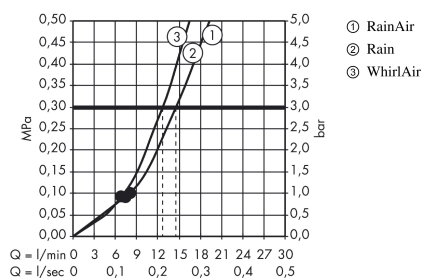

Raindance Select E

Shower system for exposed installation 120 with Ecostat Select thermostat and shower bar 90 cm

Surfaces: **Chrome** Article Number: **27039000**

Description

product features

- consists of: hand shower, shower thermostat, shower bar, slider, soap dish, shower hose
- spray type: Rain, RainAir, Whirl
- convenient diversion via Select button
- pivot connectors prevent hose from tangling
- 90° position adjustable slider, pivots left and right, up and down
- maximum flow rate at 0.3 MPa: 15 l/min
- in case of installation on existing G 3/4 connections, adaptor no.02026000 must be used

Technology

Product image

Scale drawing

Flowchart

The consumption was measured in combination with the appropriate fittings (thermostat/mixer/ in-wall valve) to reflect actual application in practice.

Raindance Select E
Shower system for exposed installation 120 with Ecostat Select thermostat and shower bar 90
cm
 Surfaces: **Chrome** Article Number: **27039000**