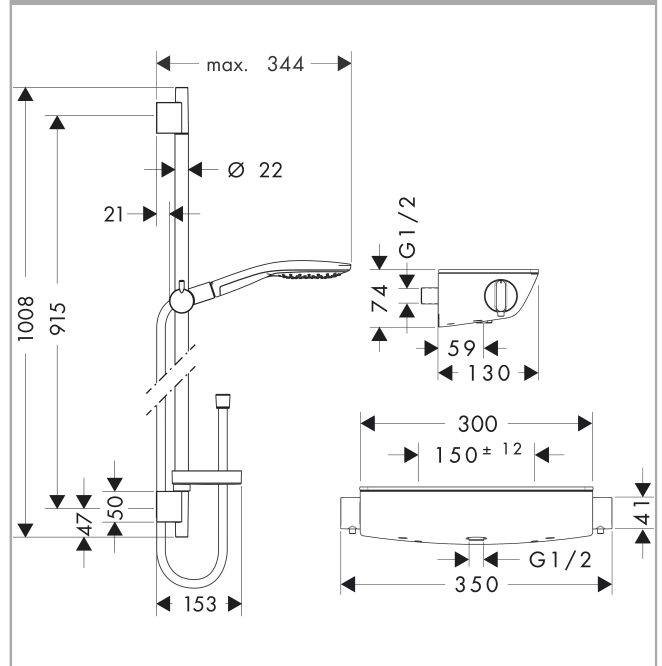

Raindance Select S

Shower system for exposed installation 150 with Ecostat Select thermostat and shower bar 90 cm

Surfaces: **White/Chrome** Article Number: **27037400**

Description

product features

- consists of: hand shower, shower thermostat, shower bar, slider, soap dish, shower hose
- spray type: RainAir, CaresseAir, Mix
- convenient diversion via Select button
- pivot connectors prevent hose from tangling
- 90° position adjustable slider, pivots left and right, up and down
- maximum flow rate at 0.3 MPa: 16 l/min
- in case of installation on existing G 3/4 connections, adaptor no.02026000 must be used

Technology

Product image

Scale drawing

Flowchart

The consumption was measured in combination with the appropriate fittings (thermostat/mixer/in-wall valve) to reflect actual application in practice.

Raindance Select S
Shower system for exposed installation 150 with Ecostat Select thermostat and shower bar 90
cm

Surfaces: **White/Chrome** Article Number: **27037400**

Installation examples