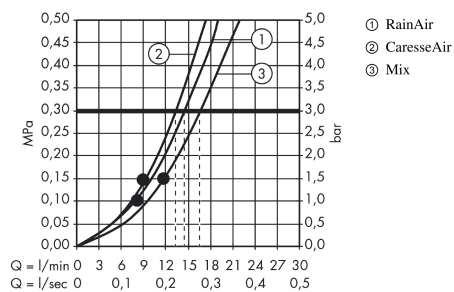

Raindance Select S

Shower system for exposed installation 150 with Ecostat Select thermostat and shower bar 90 cm

Surfaces: **White/Chrome** Article Number: **27037400**

Description

product features

- consists of: hand shower, shower thermostat, shower bar, slider, soap dish, shower hose
- spray type: RainAir, CaresseAir, Mix
- convenient diversion via Select button
- pivot connectors prevent hose from tangling
- 90° position adjustable slider, pivots left and right, up and down
- maximum flow rate at 0.3 MPa: 16 l/min
- in case of installation on existing G 3/4 connections, adaptor no.02026000 must be used

Technology

Product image

Scale drawing

Flowchart

The consumption was measured in combination with the appropriate fittings (thermostat/mixer/in-wall valve) to reflect actual application in practice.

Raindance Select S
Shower system for exposed installation 150 with Ecostat Select thermostat and shower bar 90
cm