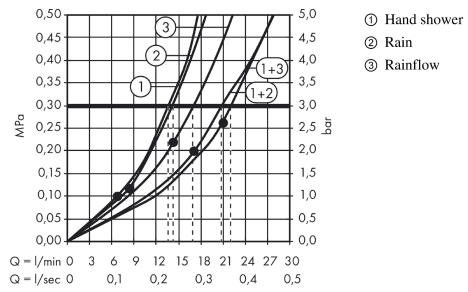

Raindance
Shower panel Lift 180 2jet for exposed installation
Surfaces: **Satin Chrome** Article Number: **27008000**

Flowchart