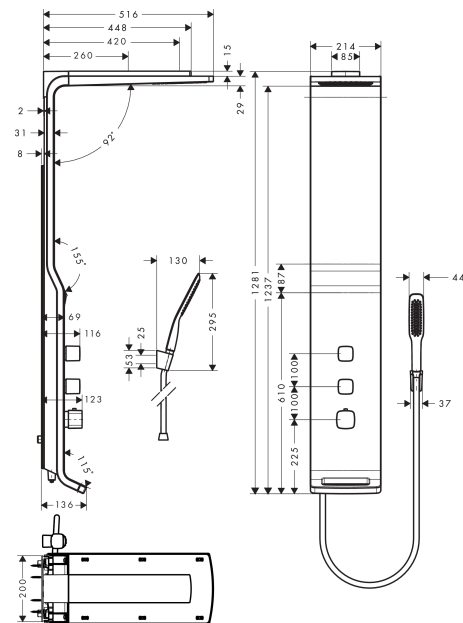

Scale drawing