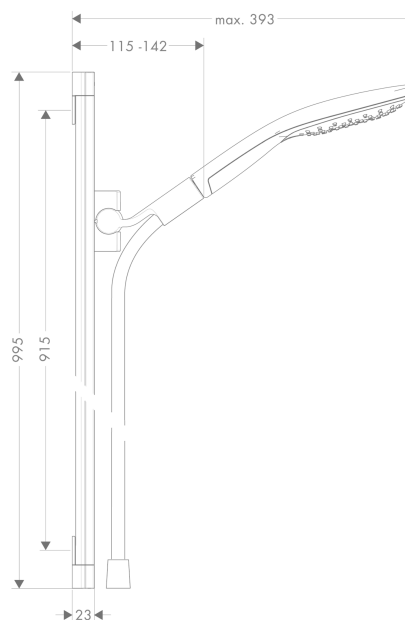

Raindance Select S
Shower set 150 3jet with shower bar 90 cm
 Surfaces: **White/Chrome** Article Number: **26626400**

Description

product features

- consists of: hand shower, shower bar, shower hose, slider
- spray type: RainAir, CaresseAir, Mix
- convenient diversion via Select button
- shower head size: 150 mm
- pivot connectors prevent hose from tangling
- 90° position adjustable slider, pivots left and right, up and down
- maximum flow rate at 0.3 MPa: 16 l/min

Technology

Product image

Scale drawing

Flowchart

The consumption was measured in combination with the appropriate fittings (thermostat/mixer/ in-wall valve) to reflect actual application in practice.

Raindance Select S
Shower set 150 3jet with shower bar 90 cm
Surfaces: **White/Chrome** Article Number: **26626400**