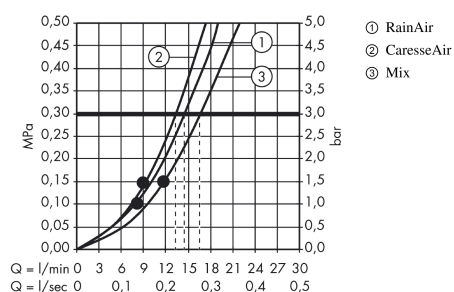

Raindance Select S
Shower set 150 3jet with shower bar 90 cm
 Surfaces: **White/Chrome** Article Number: **26626400**

Description

product features

- consists of: hand shower, shower bar, shower hose, slider
- spray type: RainAir, CaresseAir, Mix
- convenient diversion via Select button
- shower head size: 150 mm
- pivot connectors prevent hose from tangling
- 90° position adjustable slider, pivots left and right, up and down
- maximum flow rate at 0.3 MPa: 16 l/min

Technology

Product image

Scale drawing

Flowchart

The consumption was measured in combination with the appropriate fittings (thermostat/mixer/ in-wall valve) to reflect actual application in practice.

Raindance Select S
Shower set 150 3jet with shower bar 90 cm
Surfaces: **White/Chrome** Article Number: **26626400**