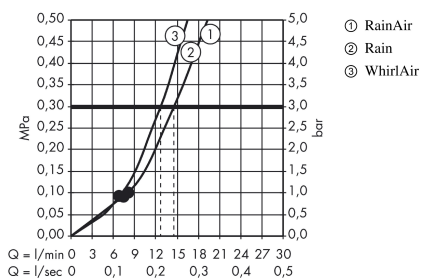

Raindance Select E
Shower set 120 3jet with shower bar 90 cm and soap dish
 Surfaces: **White/Chrome** Article Number: **26621400**

Description

product features

- consists of: hand shower, shower bar, shower hose, slider, soap dish
- spray type: RainAir, Rain, Whirl
- convenient diversion via Select button
- shower head size: 120 mm
- pivot connectors prevent hose from tangling
- 90° position adjustable slider, pivots left and right, up and down
- maximum flow rate at 0.3 MPa: 15 l/min
- wall supports of plastic

Technology

Product image

Scale drawing

Flowchart

The consumption was measured in combination with the appropriate fittings (thermostat/mixer/ in-wall valve) to reflect actual application in practice.

Raindance Select E
Shower set 120 3jet with shower bar 90 cm and soap dish
 Surfaces: **White/Chrome** Article Number: **26621400**