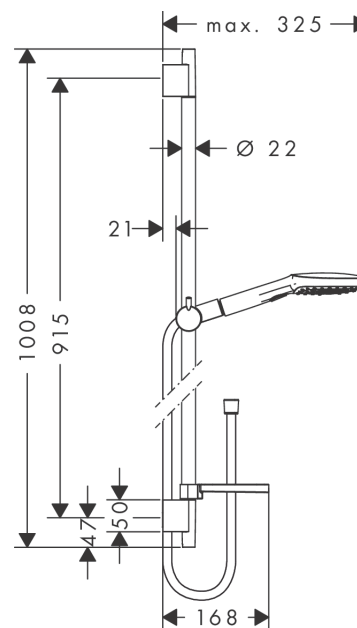

Raindance Select E
Shower set 120 3jet with shower bar 90 cm and soap dish
 Surfaces: **White/Chrome** Article Number: **26621400**

Description

product features

- consists of: hand shower, shower bar, shower hose, slider, soap dish
- spray type: RainAir, Rain, Whirl
- convenient diversion via Select button
- shower head size: 120 mm
- pivot connectors prevent hose from tangling
- 90° position adjustable slider, pivots left and right, up and down
- maximum flow rate at 0.3 MPa: 15 l/min
- wall supports of plastic

Technology

Product image

Scale drawing

Flowchart

The consumption was measured in combination with the appropriate fittings (thermostat/mixer/ in-wall valve) to reflect actual application in practice.

Raindance Select E
Shower set 120 3jet with shower bar 90 cm and soap dish
 Surfaces: **White/Chrome** Article Number: **26621400**