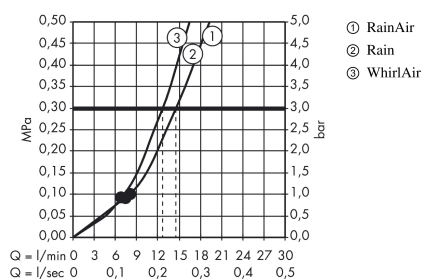

Raindance Select E
Shower set 120 3jet with shower bar 65 cm and soap dish
 Surfaces: **Chrome** Article Number: **26620000**

Description

product features

- consists of: hand shower, shower bar, shower hose, slider, soap dish
- spray type: Rain, RainAir, Whirl
- convenient diversion via Select button
- shower head size: 120 mm
- pivot connectors prevent hose from tangling
- 90° position adjustable slider, pivots left and right, up and down
- maximum flow rate at 0.3 MPa: 15 l/min

Technology

Product image

Scale drawing

Flowchart

The consumption was measured in combination with the appropriate fittings (thermostat/mixer/ in-wall valve) to reflect actual application in practice.

Raindance Select E
Shower set 120 3jet with shower bar 65 cm and soap dish
 Surfaces: **Chrome** Article Number: **26620000**