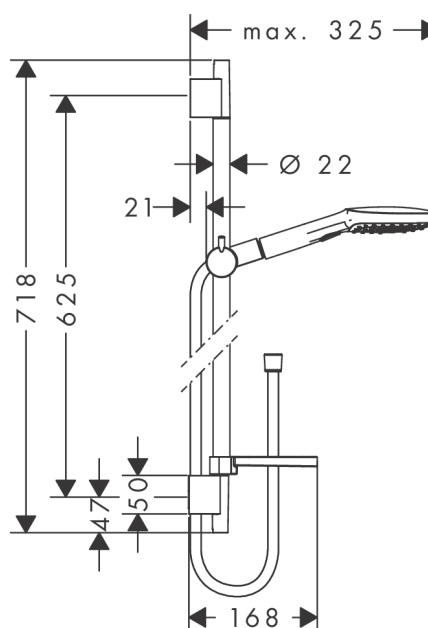

Raindance Select E
Shower set 120 3jet with shower bar 65 cm and soap dish
 Surfaces: **Chrome** Article Number: **26620000**

Description

product features

- consists of: hand shower, shower bar, shower hose, slider, soap dish
- spray type: Rain, RainAir, Whirl
- convenient diversion via Select button
- shower head size: 120 mm
- pivot connectors prevent hose from tangling
- 90° position adjustable slider, pivots left and right, up and down
- maximum flow rate at 0.3 MPa: 15 l/min

Technology

Product image

Scale drawing

Flowchart

The consumption was measured in combination with the appropriate fittings (thermostat/mixer/ in-wall valve) to reflect actual application in practice.

Raindance Select E
Shower set 120 3jet with shower bar 65 cm and soap dish
 Surfaces: **Chrome** Article Number: **26620000**