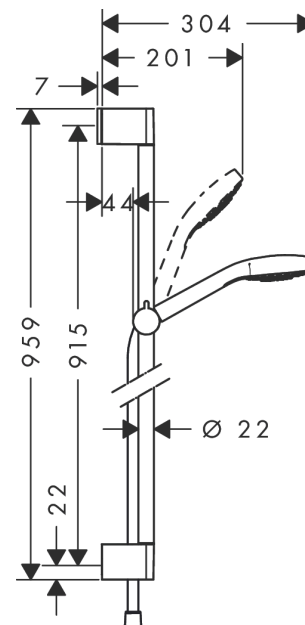

Croma Select E

Shower set Vario with shower bar 90 cm

Surfaces: **White/Chrome** Article Number: **26592400**

Description

product features

- consists of: hand shower, shower bar, shower hose, slider
- spray type: Rain, IntenseRain, TurboRain
- convenient diversion via Select button
- shower head size: 110 mm
- pivot connectors prevent hose from tangling
- slide inclination angle can be adjusted by 45°
- maximum flow rate at 0.3 MPa: 15 l/min
- wall supports of plastic

Technology

Product image

Scale drawing

Flowchart

The consumption was measured in combination with the appropriate fittings (thermostat/mixer/ in-wall valve) to reflect actual application in practice.

Croma Select E
Shower set Vario with shower bar 90 cm
 Surfaces: **White/Chrome** Article Number: **26592400**