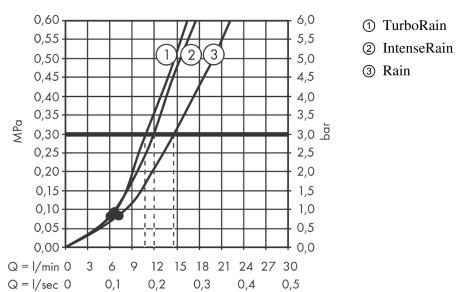

Croma Select E

Shower set Vario with shower bar 90 cm

Surfaces: **White/Chrome** Article Number: **26592400**

Description

product features

- consists of: hand shower, shower bar, shower hose, slider
- spray type: Rain, IntenseRain, TurboRain
- convenient diversion via Select button
- shower head size: 110 mm
- pivot connectors prevent hose from tangling
- slide inclination angle can be adjusted by 45°
- maximum flow rate at 0.3 MPa: 15 l/min
- wall supports of plastic

Technology

Product image

Scale drawing

Flowchart

The consumption was measured in combination with the appropriate fittings (thermostat/mixer/ in-wall valve) to reflect actual application in practice.

Croma Select E
Shower set Vario with shower bar 90 cm
 Surfaces: **White/Chrome** Article Number: **26592400**