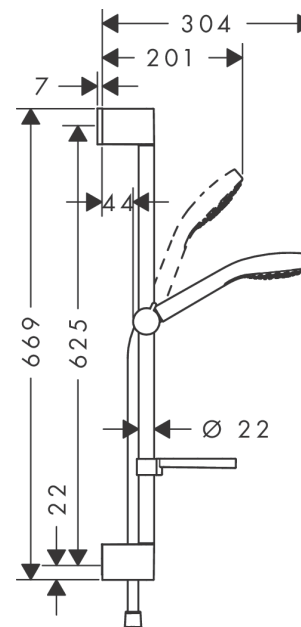

**Croma Select E**  
**Shower set Vario with shower bar 65 cm and soap dish**  
 Surfaces: **White/Chrome** Article Number: **26586400**

### product features

- consists of: hand shower, shower bar, shower hose, slider, soap dish
- spray type: Rain, IntenseRain, TurboRain
- convenient diversion via Select button
- shower head size: 110 mm
- pivot connectors prevent hose from tangling
- slide inclination angle can be adjusted by 45°
- maximum flow rate at 0.3 MPa: 15 l/min
- wall supports of plastic

## Scale drawing

**Croma Select E**  
**Shower set Vario with shower bar 65 cm and soap dish**  
 Surfaces: **White/Chrome** Article Number: **26586400**