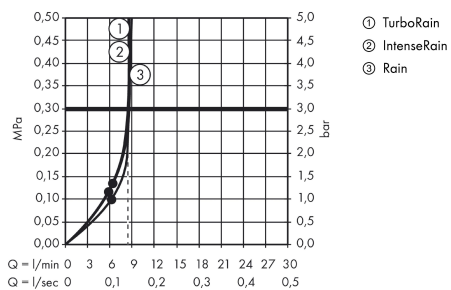

Croma Select E
Shower set Vario EcoSmart 9 l/min with shower bar 65 cm
 Surfaces: **White/Chrome** Article Number: **26583400**

Description

product features

- consists of: hand shower, shower bar, shower hose, slider
- spray type: Rain, TurboRain, IntenseRain
- convenient diversion via Select button
- pivot connectors prevent hose from tangling
- slide inclination angle can be adjusted by 45°
- maximum flow rate at 0.3 MPa: 9 l/min
- wall supports of plastic

Technology

Product image

Scale drawing

Flowchart

The consumption was measured in combination with the appropriate fittings (thermostat/mixer/in-wall valve) to reflect actual application in practice.

Croma Select E
Shower set Vario EcoSmart 9 l/min with shower bar 65 cm
 Surfaces: **White/Chrome** Article Number: **26583400**