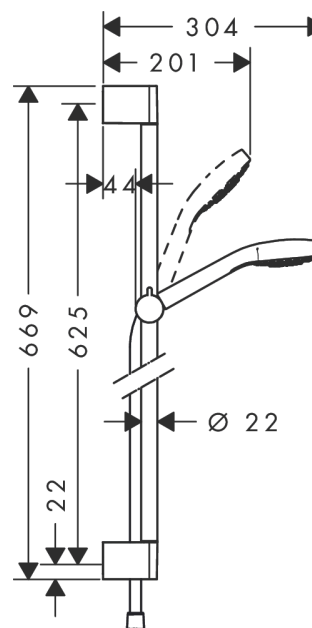

Croma Select E
Shower set Vario EcoSmart 9 l/min with shower bar 65 cm
 Surfaces: **White/Chrome** Article Number: **26583400**

Description

product features

- consists of: hand shower, shower bar, shower hose, slider
- spray type: Rain, TurboRain, IntenseRain
- convenient diversion via Select button
- pivot connectors prevent hose from tangling
- slide inclination angle can be adjusted by 45°
- maximum flow rate at 0.3 MPa: 9 l/min
- wall supports of plastic

Technology

Product image

Scale drawing

Flowchart

The consumption was measured in combination with the appropriate fittings (thermostat/mixer/in-wall valve) to reflect actual application in practice.

Croma Select E
Shower set Vario EcoSmart 9 l/min with shower bar 65 cm
 Surfaces: **White/Chrome** Article Number: **26583400**