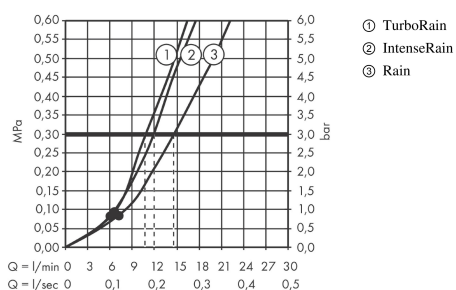

Croma Select S

Shower set Vario with shower bar 90 cm

Surfaces: **White/Chrome** Article Number: **26572400**

Description

product features

- consists of: hand shower, shower bar, shower hose, slider
- spray type: Rain, TurboRain, IntenseRain
- convenient diversion via Select button
- shower head size: 110 mm
- pivot connectors prevent hose from tangling
- slide inclination angle can be adjusted by 45°
- maximum flow rate at 0.3 MPa: 15 l/min
- wall supports of plastic

Technology

Product image

Scale drawing

Flowchart

The consumption was measured in combination with the appropriate fittings (thermostat/mixer/ in-wall valve) to reflect actual application in practice.

Croma Select S
Shower set Vario with shower bar 90 cm
 Surfaces: **White/Chrome** Article Number: **26572400**