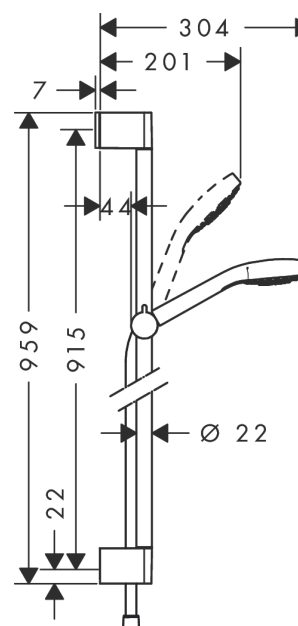

Croma Select S

Shower set Vario with shower bar 90 cm

Surfaces: **White/Chrome** Article Number: **26572400**

Description

product features

- consists of: hand shower, shower bar, shower hose, slider
- spray type: Rain, TurboRain, IntenseRain
- convenient diversion via Select button
- shower head size: 110 mm
- pivot connectors prevent hose from tangling
- slide inclination angle can be adjusted by 45°
- maximum flow rate at 0.3 MPa: 15 l/min
- wall supports of plastic

Technology

Product image

Scale drawing

Flowchart

The consumption was measured in combination with the appropriate fittings (thermostat/mixer/ in-wall valve) to reflect actual application in practice.

Croma Select S
Shower set Vario with shower bar 90 cm
 Surfaces: **White/Chrome** Article Number: **26572400**