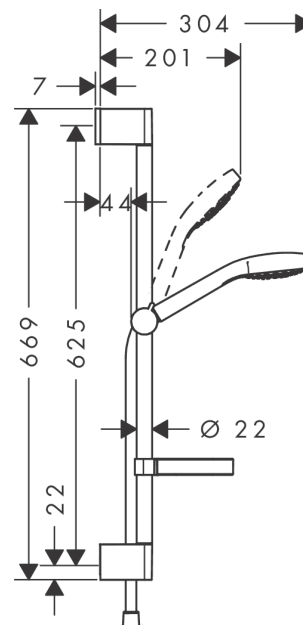

Croma Select S
Shower set Vario with shower bar 65 cm and soap dish
 Surfaces: **White/Chrome** Article Number: **26566400**

Description

product features

- consists of: hand shower, shower bar, shower hose, slider, soap dish
- spray type: Rain, TurboRain, IntenseRain
- convenient diversion via Select button
- shower head size: 110 mm
- pivot connectors prevent hose from tangling
- slide inclination angle can be adjusted by 45°
- maximum flow rate at 0.3 MPa: 15 l/min
- wall supports of plastic

Technology

Product image

Scale drawing

Croma Select S
Shower set Vario with shower bar 65 cm and soap dish
 Surfaces: **White/Chrome** Article Number: **26566400**

Installation examples