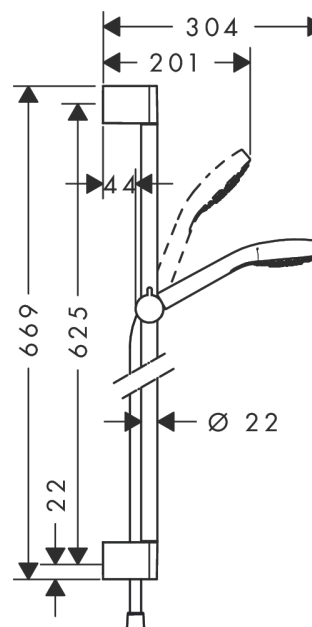

Croma Select S

Shower set Vario with shower bar 65 cm

Surfaces: **White/Chrome** Article Number: **26562400**

Description

product features

- consists of: hand shower, shower bar, shower hose, slider
- spray type: Rain, IntenseRain, TurboRain
- convenient diversion via Select button
- shower head size: 110 mm
- pivot connectors prevent hose from tangling
- slide inclination angle can be adjusted by 45°
- maximum flow rate at 0.3 MPa: 15 l/min
- wall supports of plastic

Technology

Product image

Scale drawing

Flowchart

The consumption was measured in combination with the appropriate fittings (thermostat/mixer/ in-wall valve) to reflect actual application in practice.

Croma Select S
Shower set Vario with shower bar 65 cm
 Surfaces: **White/Chrome** Article Number: **26562400**