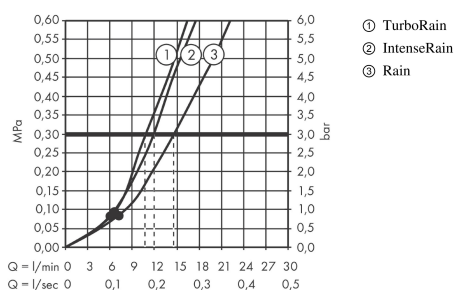

Croma Select S

Shower set Vario with shower bar 65 cm

Surfaces: **White/Chrome** Article Number: **26562400**

Description

product features

- consists of: hand shower, shower bar, shower hose, slider
- spray type: Rain, IntenseRain, TurboRain
- convenient diversion via Select button
- shower head size: 110 mm
- pivot connectors prevent hose from tangling
- slide inclination angle can be adjusted by 45°
- maximum flow rate at 0.3 MPa: 15 l/min
- wall supports of plastic

Technology

Product image

Scale drawing

Flowchart

The consumption was measured in combination with the appropriate fittings (thermostat/mixer/ in-wall valve) to reflect actual application in practice.

Croma Select S
Shower set Vario with shower bar 65 cm
 Surfaces: **White/Chrome** Article Number: **26562400**