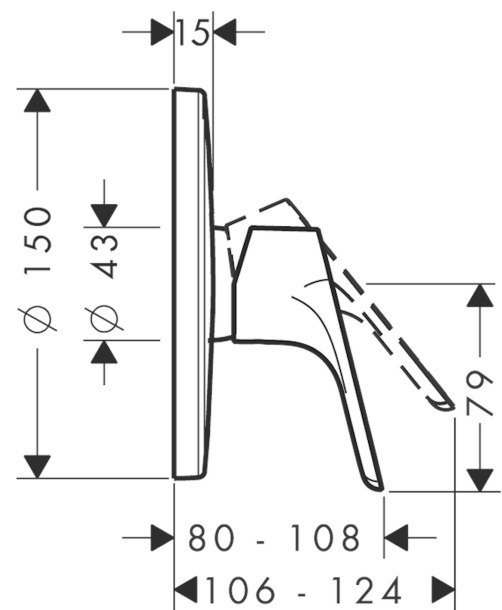

### Description

#### product features

- 1 outlet
- connection type: basic set
- ceramic cartridge
- min. operating pressure: 1 bar
- max. operating pressure: 10 bar
- temperature limitation adjustable

### Scale drawing