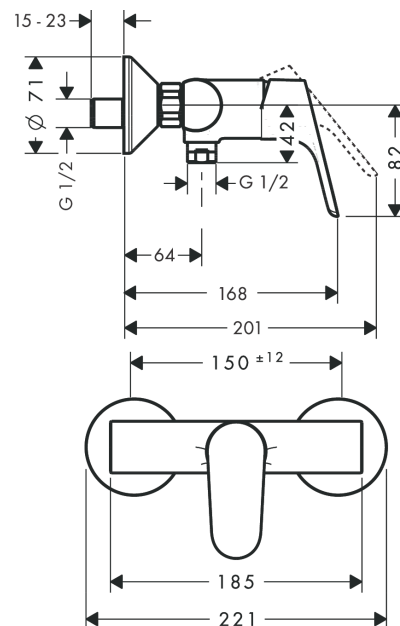

Focus

Single lever shower mixer for exposed installation

Surfaces: **Chrome** Article Number: **31960000**

Description

product features

- 1 outlet
- connection type: s-shaped connections
- centre distance: 150 ± 12 mm
- flow rate of hand shower at 3 bar: 15 l/min
- ceramic cartridge
- min. operating pressure: 1 bar
- max. operating pressure: 10 bar
- temperature limitation adjustable
- non-return valve
- with silencer
- hose connection DN15
- connection dimension: DN15

Product image

Scale drawing

Flowchart