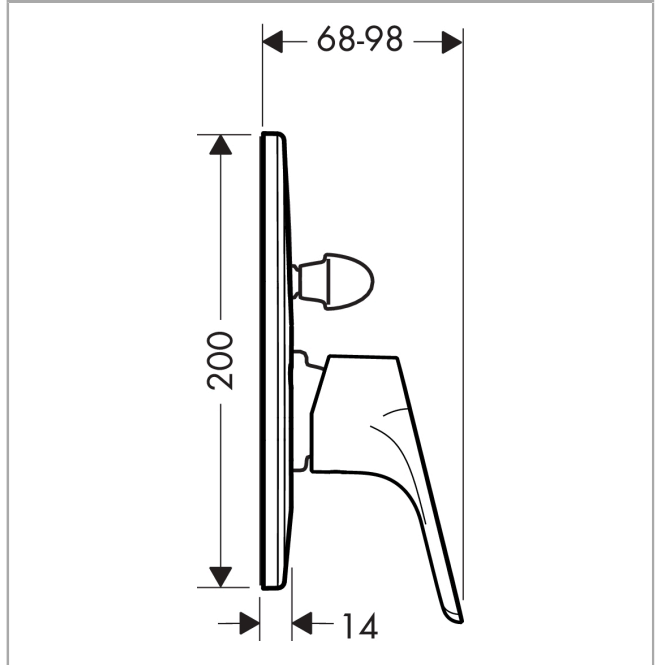

Focus
Single lever bath mixer for concealed installation
 Surfaces: **Chrome** Article Number: **31947000**

Description

product features

- connection type: basic set
- ceramic cartridge
- min. operating pressure: 1 bar
- max. operating pressure: 10 bar
- temperature limitation adjustable
- with automatic resetting

Product image

Scale drawing

Flowchart