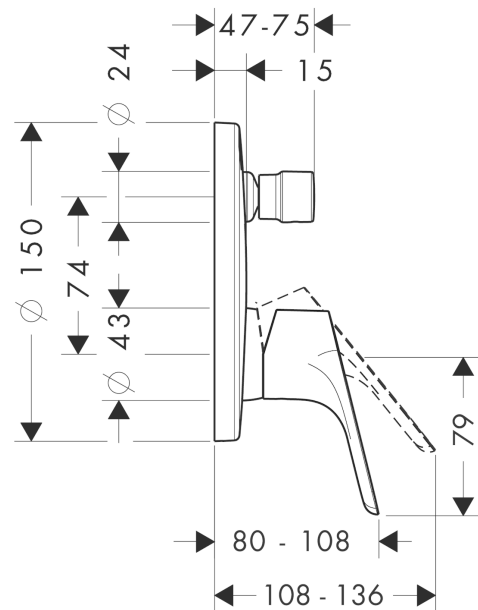

Focus

Single lever bath mixer for concealed installation

Surfaces: **Chrome** Article Number: **31945000**

Description

product features

- connection type: basic set
- ceramic cartridge
- min. operating pressure: 1 bar
- max. operating pressure: 10 bar
- temperature limitation adjustable
- with automatic resetting
- with silencer

Product image

Scale drawing

Flowchart