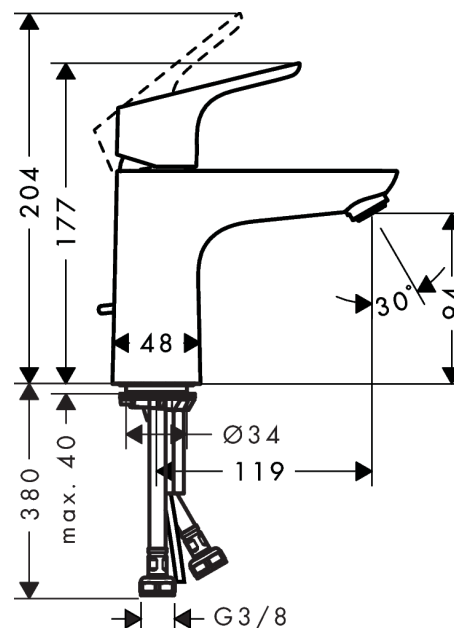

Focus

Single lever basin mixer 100 with pop-up waste set

Surfaces: **Chrome** Article Number: **31607000**

Description

product features

- consists of: single lever basin mixer, waste set
- ComfortZone 100
- projection 119 mm
- normal spray
- flow rate at 3 bar: 5 l/min
- ceramic cartridge
- temperature limitation adjustable
- suitable for continuous flow water heaters
- pop-up waste set G 1¼
- material waste set: metal
- connection dimension: DN15

Technology

Design awards

reddot design award

Product image

Scale drawing

Flowchart