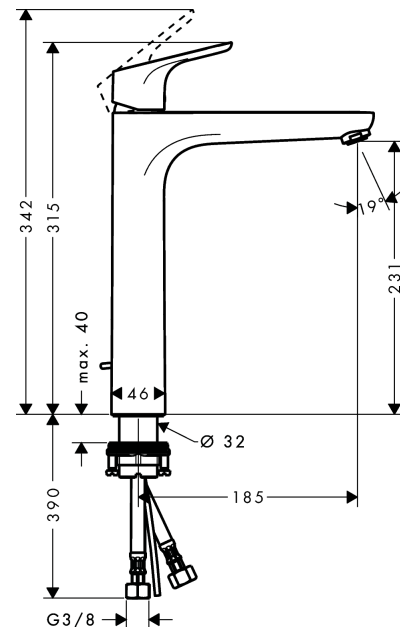

### product features

- consists of: single lever basin mixer, waste set
- ComfortZone 230
- projection 185 mm
- normal spray
- flow rate at 3 bar: 5 l/min
- ceramic cartridge
- temperature limitation adjustable
- suitable for continuous flow water heaters
- pop-up waste set G 1¼
- material waste set: metal
- connection dimension: DN15

## Scale drawing